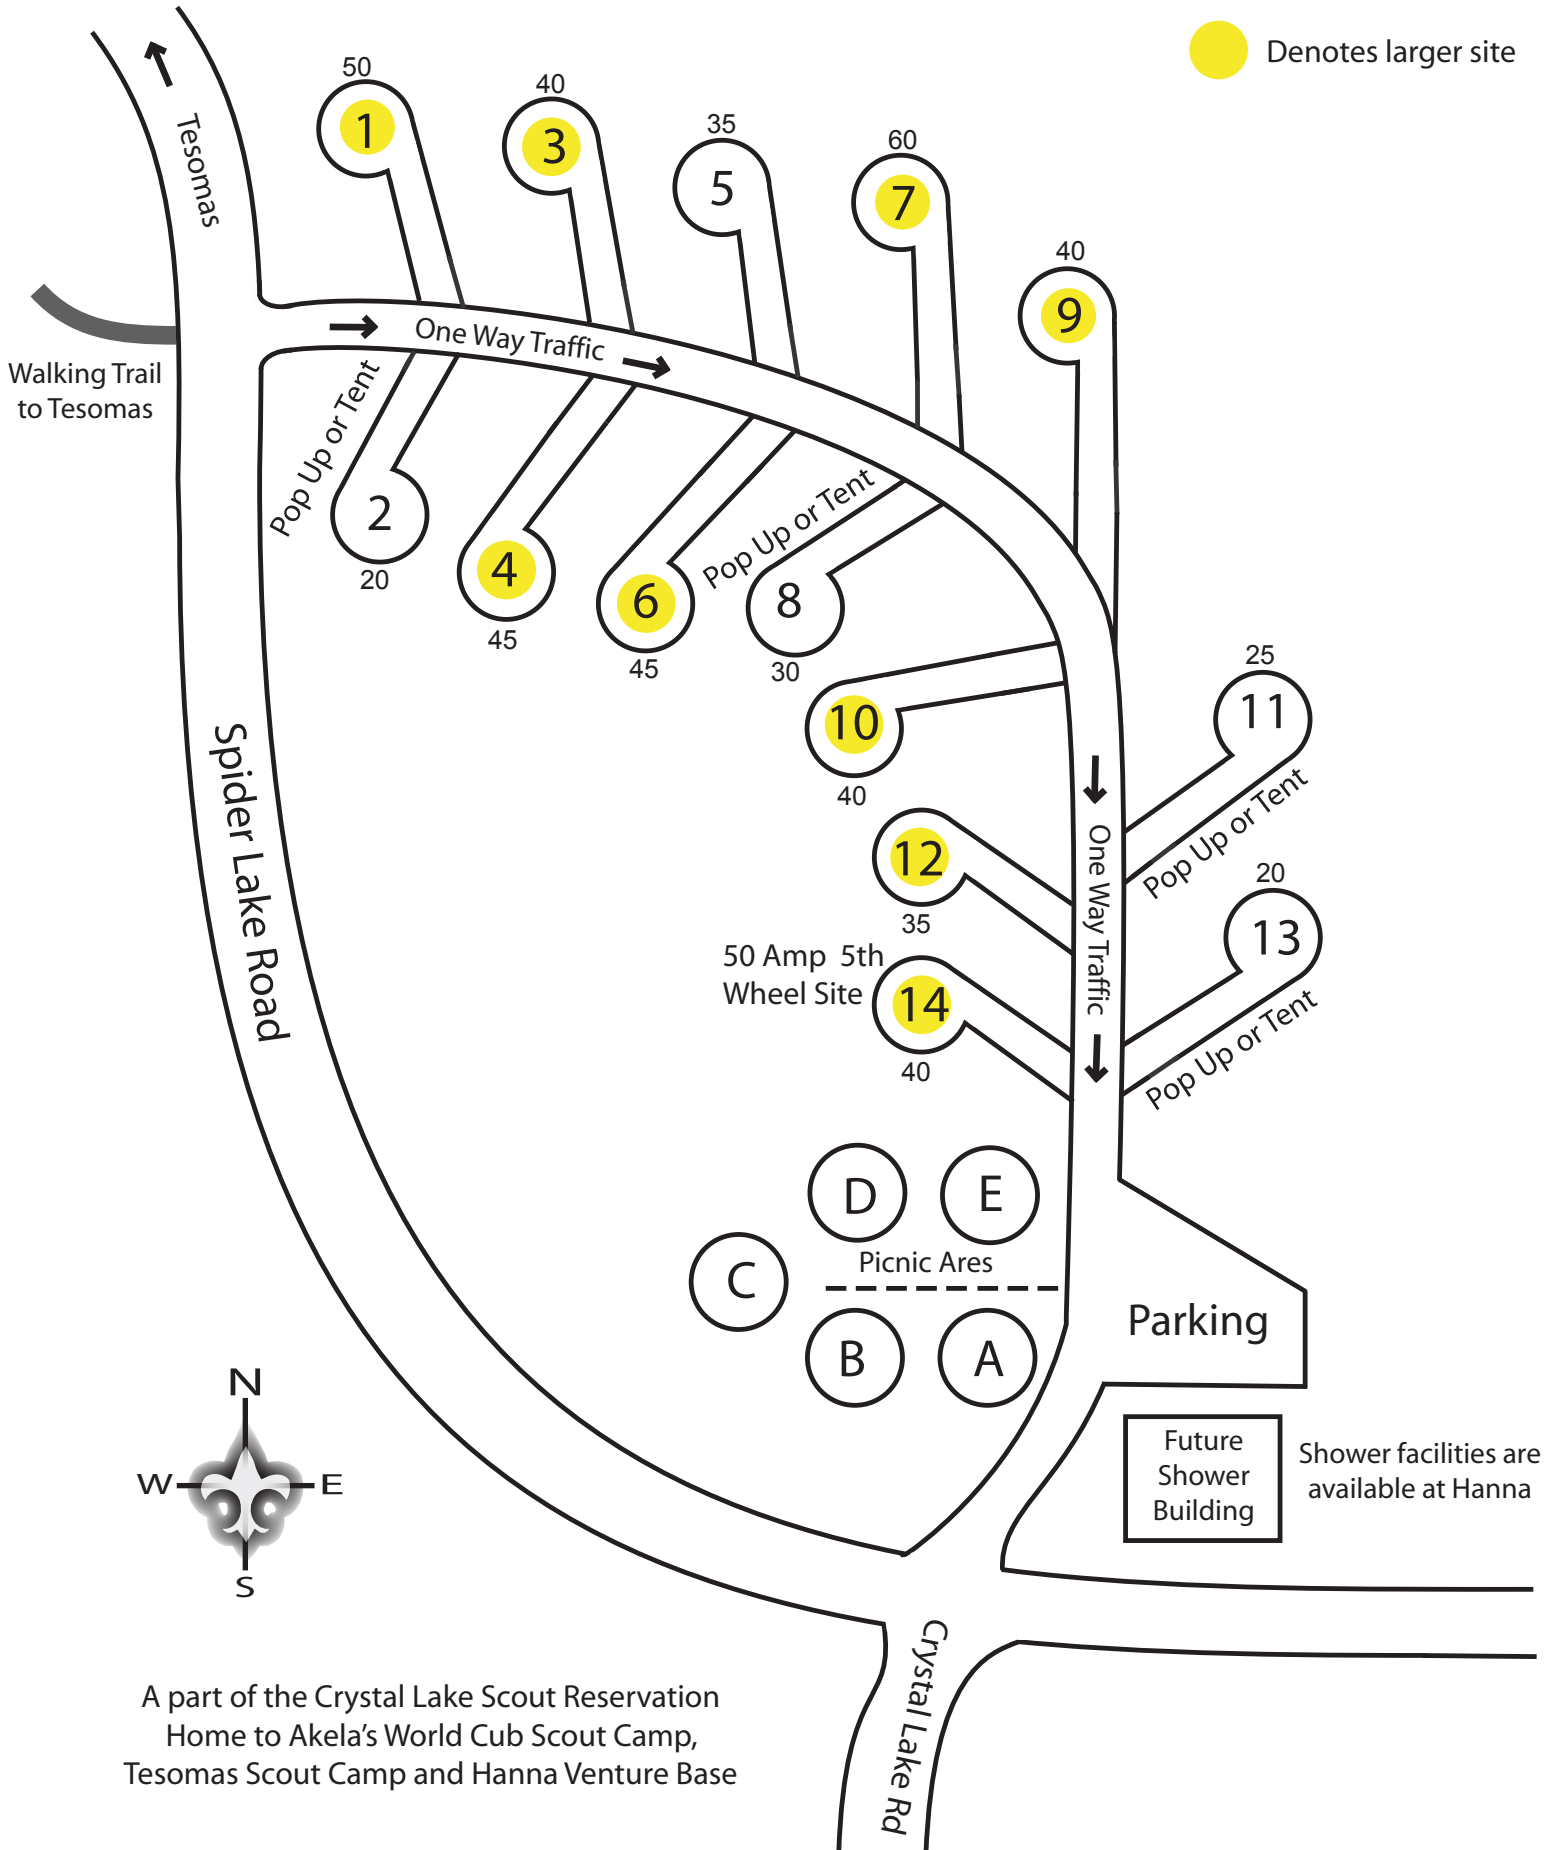

Erv Romansky Family Campground

A part of the Crystal Lake Scout Reservation
Home to Akela's World Cub Scout Camp,
Tesomas Scout Camp and Hanna Venture Base